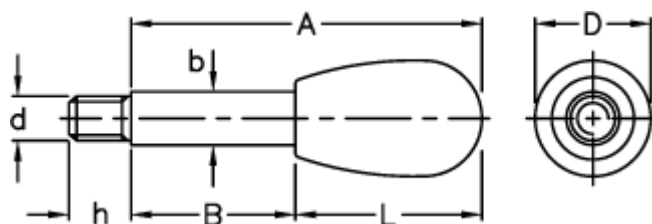

Data Sheet

Article number: 2304005041

Description: E+G Lever arm
BL.668/16x70

Measures

A	= 70
b	= 16
B	= 15
D	= 33
d	6g = M14
h	= 15
L	= 55